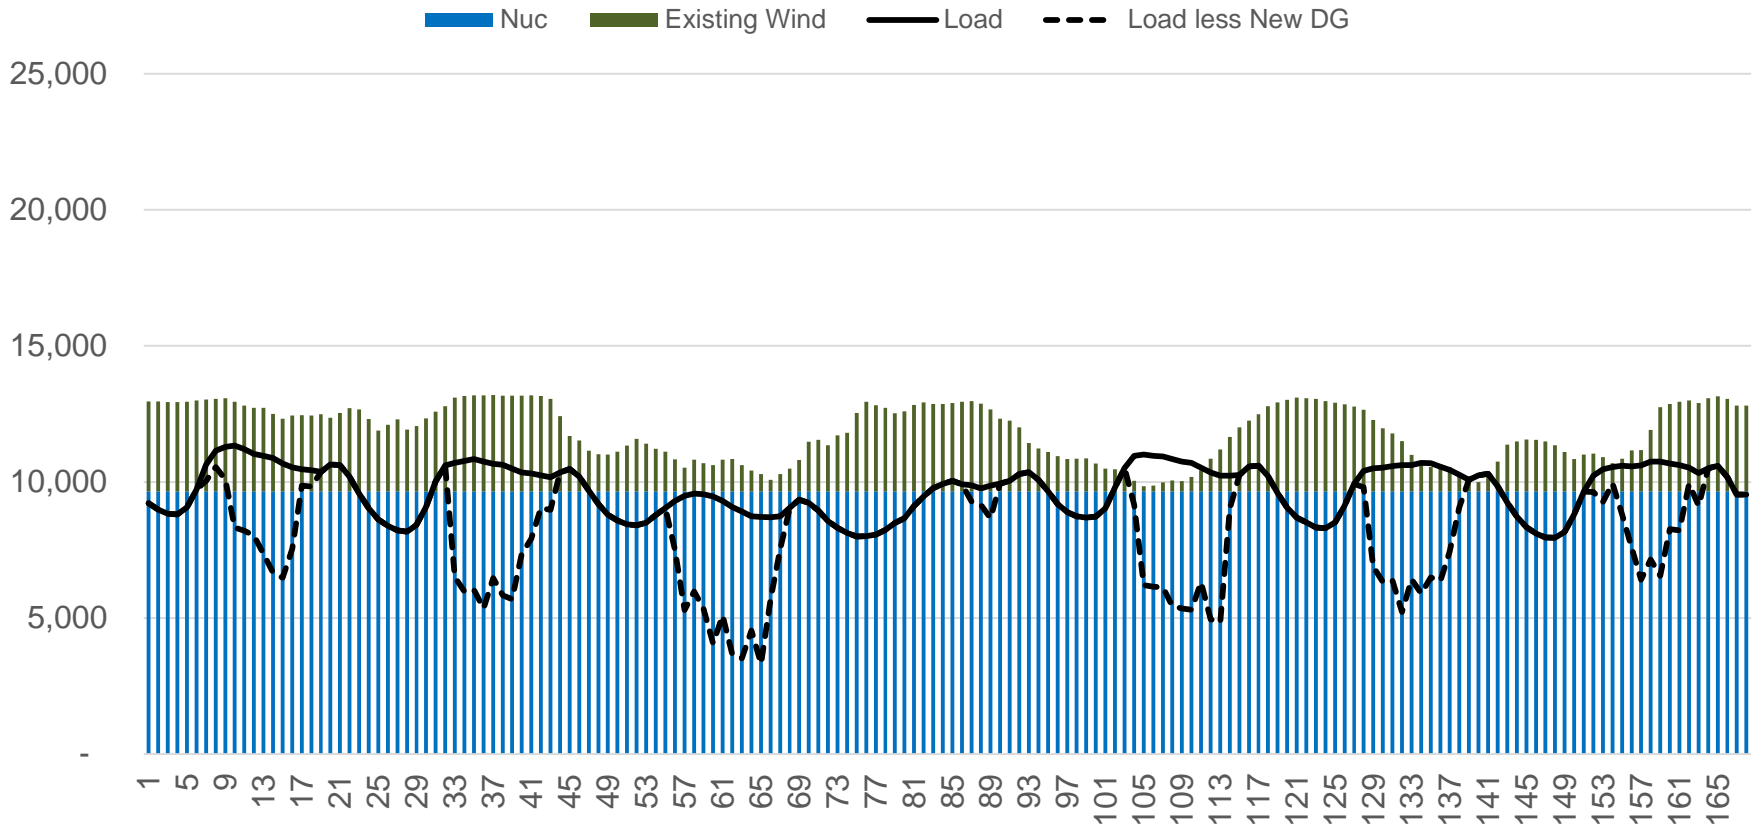

— Load

Illustrative Renewable Energy Target

Hourly MW for Week Starting 4/11/19 (Thursday)

Illustrative Renewable Energy Target

Hourly MW for Week Starting 4/11/19 (Thursday)

Nuc Existing Wind Load

Illustrative Renewable Energy Target

Hourly MW for Week Starting 4/11/19 (Thursday)

Illustrative Renewable Energy Target

Hourly MW for Week Starting 4/11/19 (Thursday)

Illustrative Renewable Energy Target

Hourly MW for Week Starting 4/11/19 (Thursday)