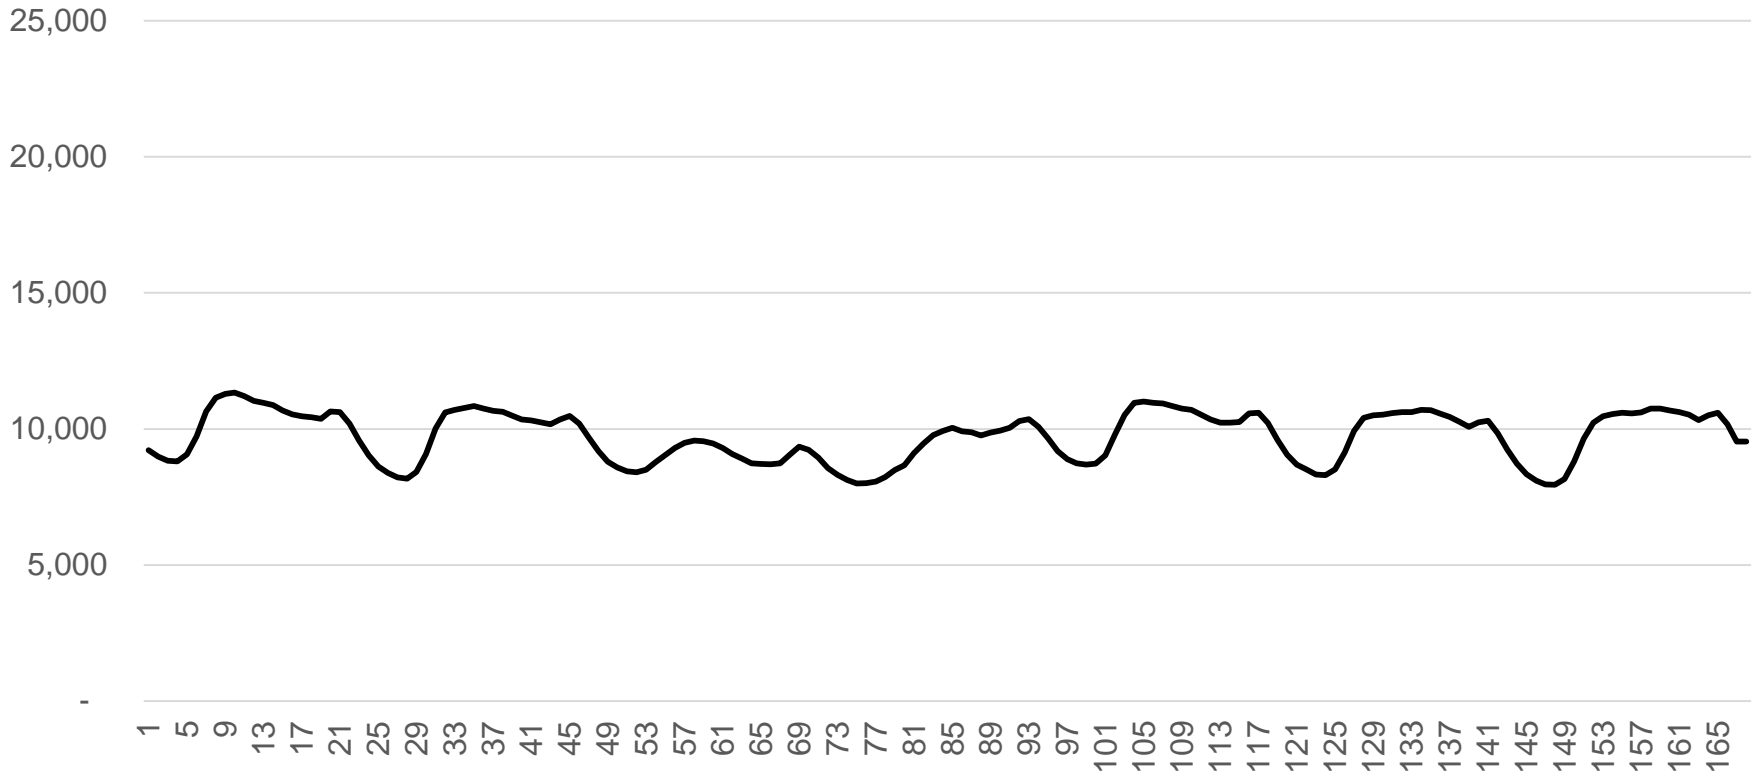

2019 GREEN DRIVES

Joseph Dominguez

CEO, ComEd

ComEd[®]

An Exelon Company

powering lives

Illustrative Renewable Energy Target

Hourly MW for Week Starting 4/11/19 (Thursday)

— Load

Illustrative Renewable Energy Target

Hourly MW for Week Starting 4/11/19 (Thursday)

Illustrative Renewable Energy Target

Hourly MW for Week Starting 4/11/19 (Thursday)

Nuc Existing Wind Load

Illustrative Renewable Energy Target