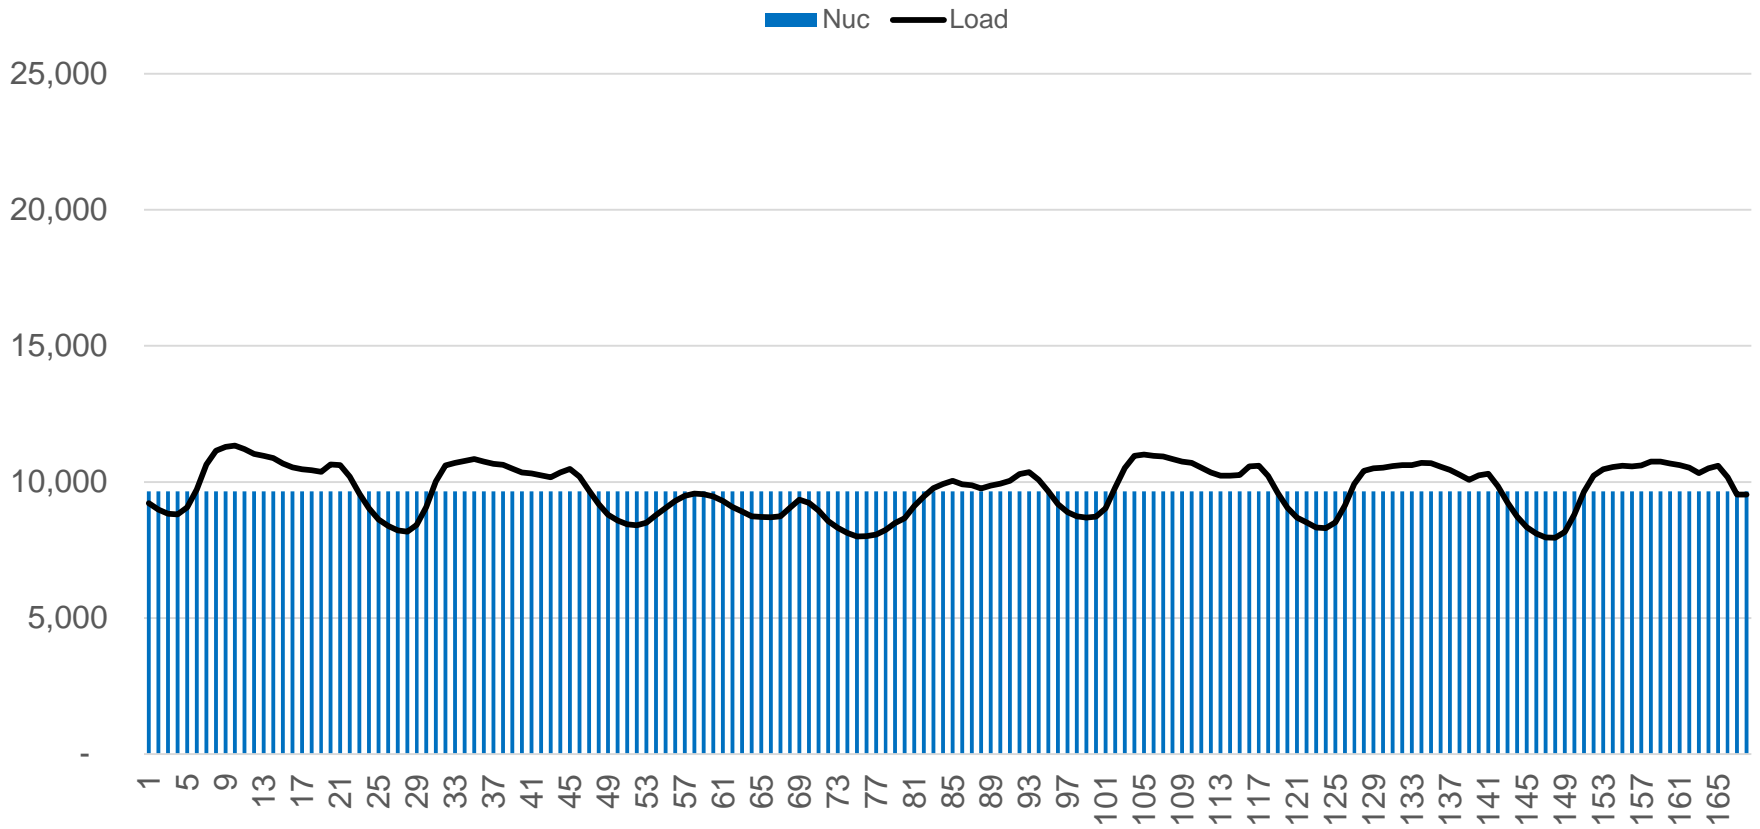

2019 GREEN DRIVES

Joseph Dominguez

CEO, ComEd

ComEd[®]

An Exelon Company

powering lives

Illustrative Renewable Energy Target

Hourly MW for Week Starting 4/11/19 (Thursday)

— Load

Illustrative Renewable Energy Target

Hourly MW for Week Starting 4/11/19 (Thursday)

Illustrative Renewable Energy Target

Hourly MW for Week Starting 4/11/19 (Thursday)

Nuc Existing Wind Load

Illustrative Renewable Energy Target