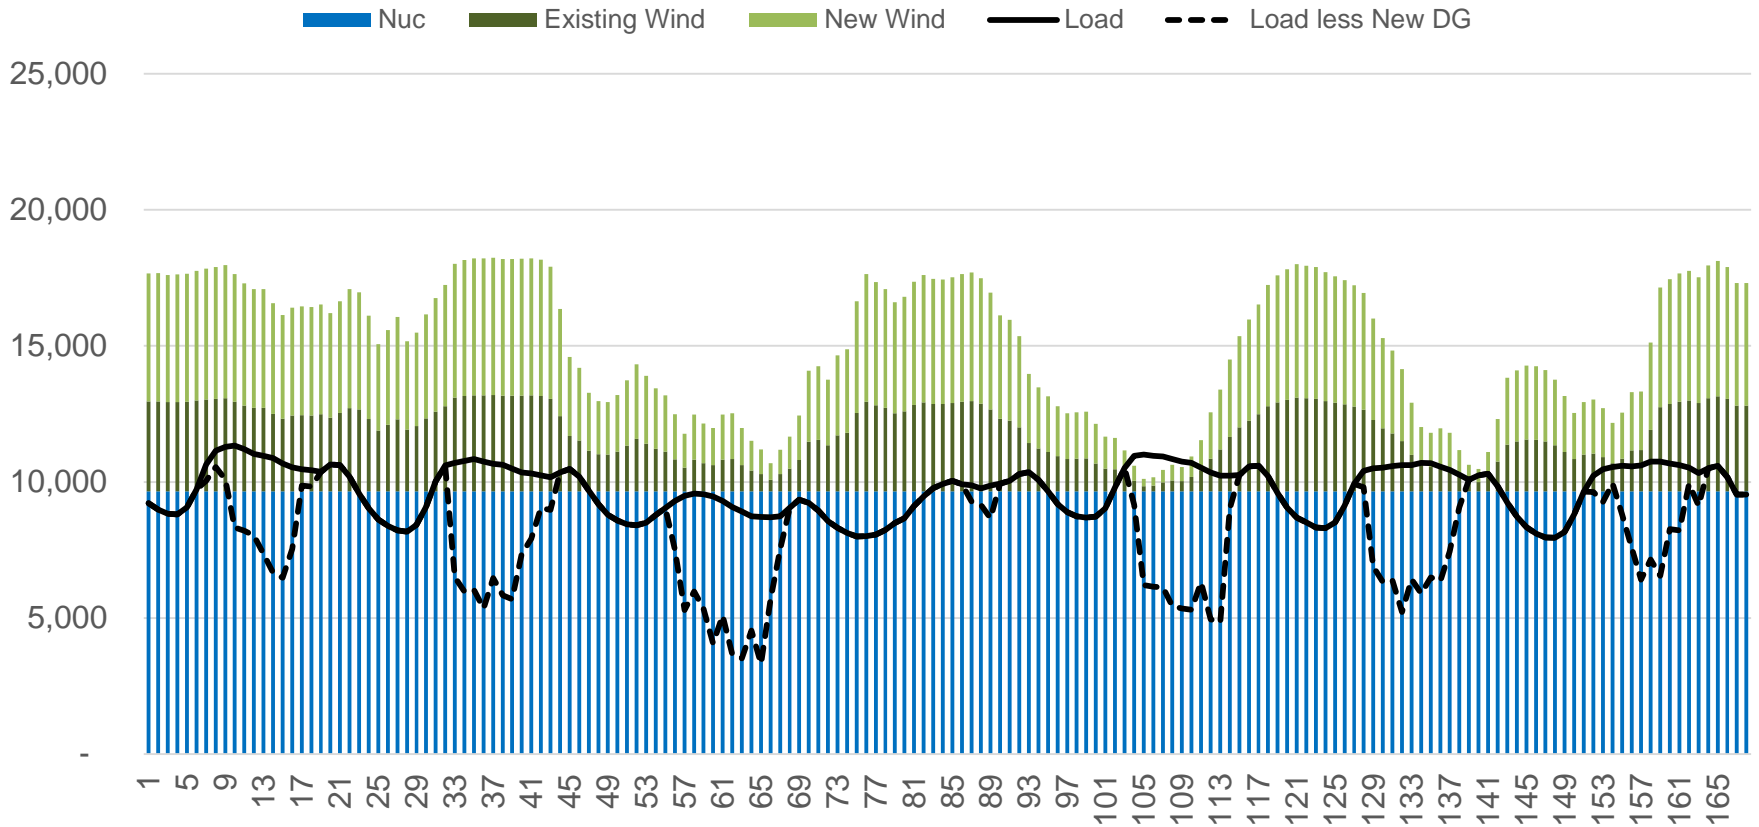

— Load

Illustrative Renewable Energy Target

Hourly MW for Week Starting 4/11/19 (Thursday)

Illustrative Renewable Energy Target

Hourly MW for Week Starting 4/11/19 (Thursday)

Nuc Existing Wind Load

Illustrative Renewable Energy Target

Hourly MW for Week Starting 4/11/19 (Thursday)

Illustrative Renewable Energy Target

Hourly MW for Week Starting 4/11/19 (Thursday)

Illustrative Renewable Energy Target

Hourly MW for Week Starting 4/11/19 (Thursday)