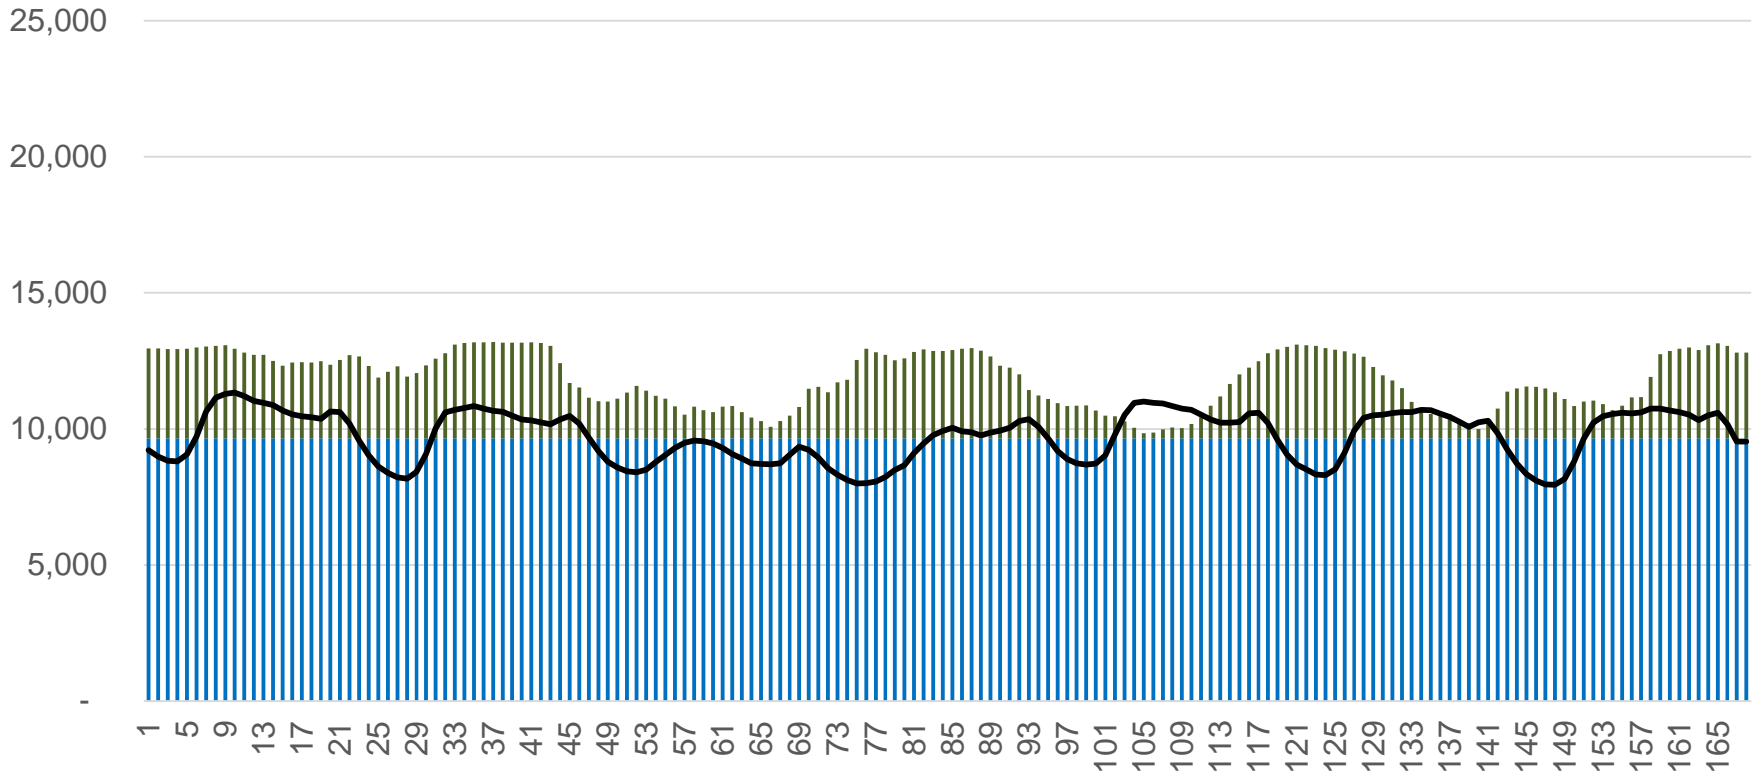

— Load

Illustrative Renewable Energy Target

Hourly MW for Week Starting 4/11/19 (Thursday)

Illustrative Renewable Energy Target

Hourly MW for Week Starting 4/11/19 (Thursday)

Nuc Existing Wind Load

Illustrative Renewable Energy Target

Hourly MW for Week Starting 4/11/19 (Thursday)

Illustrative Renewable Energy Target

Hourly MW for Week Starting 4/11/19 (Thursday)

Illustrative Renewable Energy Target

Hourly MW for Week Starting 4/11/19 (Thursday)