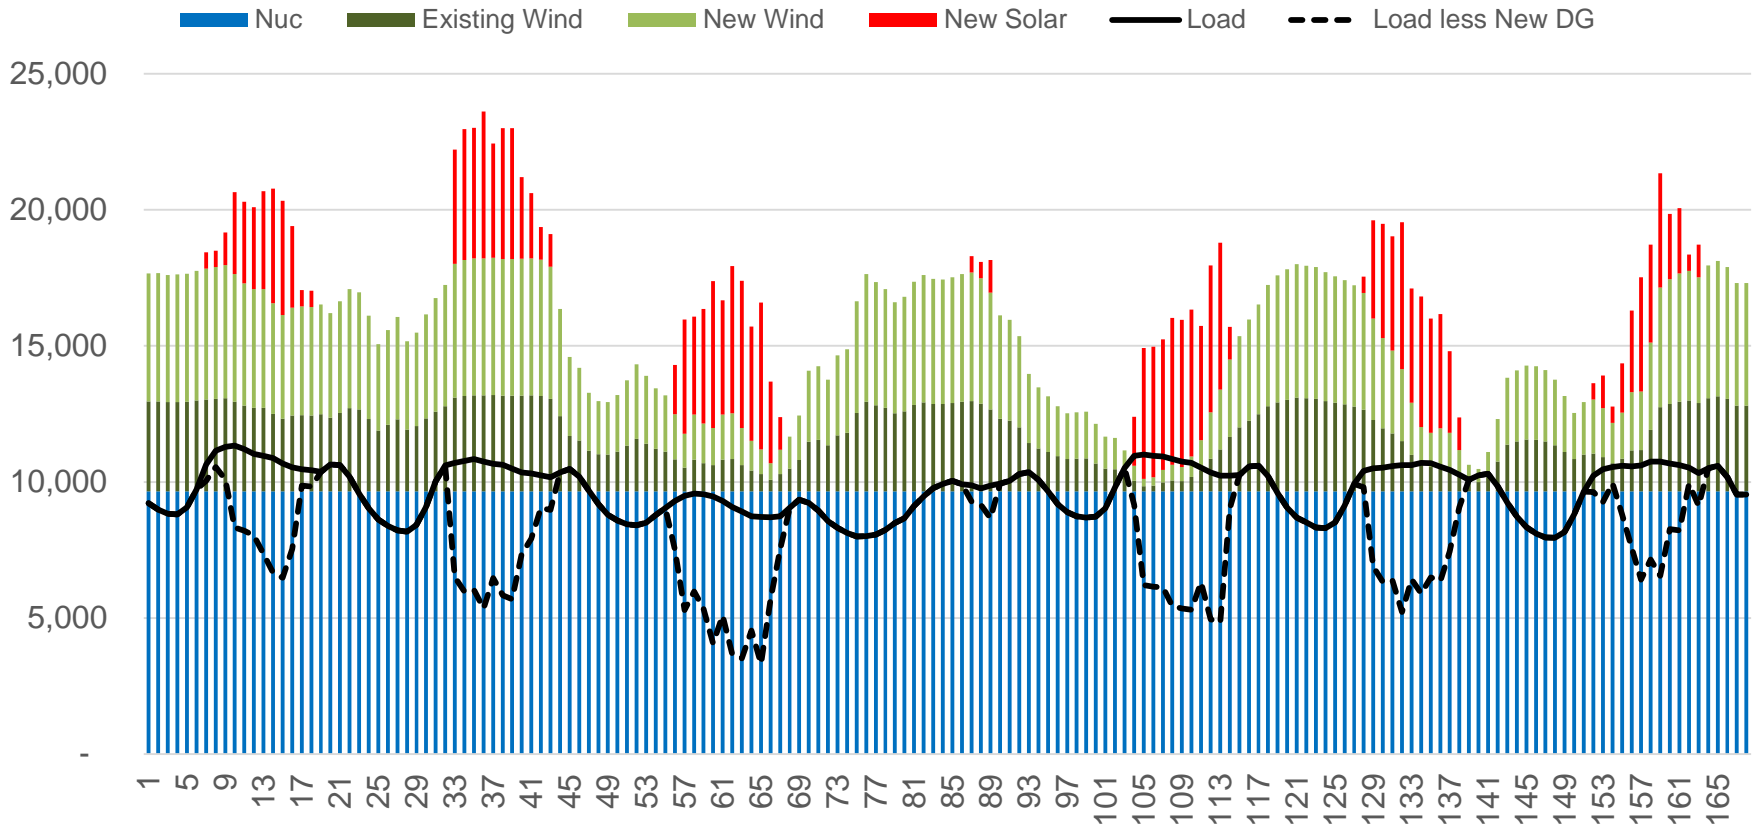

— Load

Illustrative Renewable Energy Target

Hourly MW for Week Starting 4/11/19 (Thursday)

Illustrative Renewable Energy Target

Hourly MW for Week Starting 4/11/19 (Thursday)

Nuc Existing Wind Load

Illustrative Renewable Energy Target

Hourly MW for Week Starting 4/11/19 (Thursday)

Illustrative Renewable Energy Target

Hourly MW for Week Starting 4/11/19 (Thursday)

Illustrative Renewable Energy Target

Hourly MW for Week Starting 4/11/19 (Thursday)

Illustrative Renewable Energy Target

Hourly MW for Week Starting 4/11/19 (Thursday)